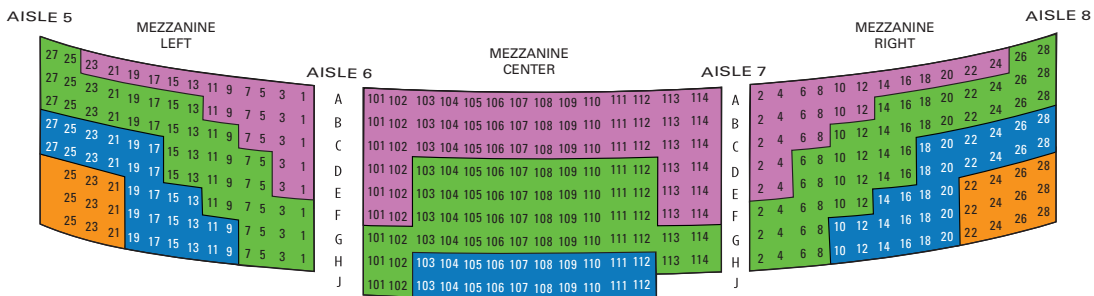

- Zone 1
- Zone 2
- Zone 3
- Zone 4
- Zone 5
- Zone 6

▲
STAGE
ORCHESTRA LEVEL

▲
STAGE
MEZZANINE LEVEL

2017/18 Season Ticket Seating Chart

The 5th Avenue Theatre | 1308 5th Avenue | Seattle, WA 98101