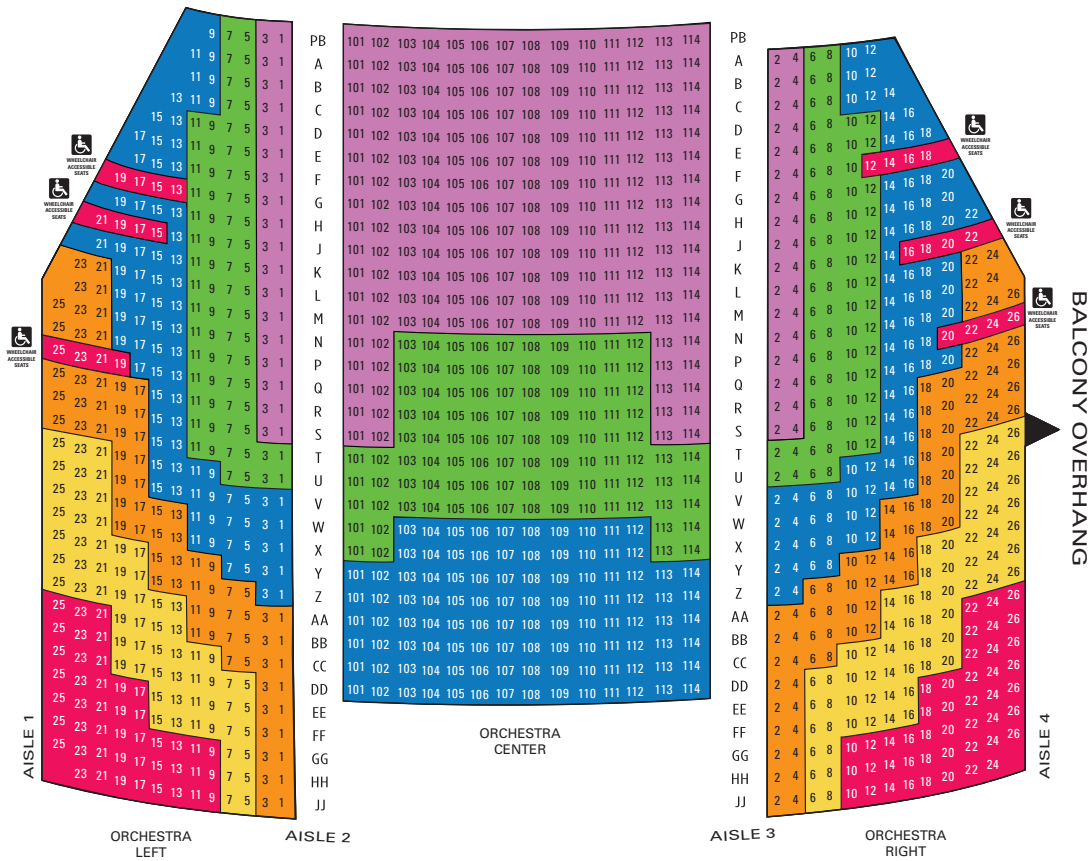

- Zone 1
- Zone 2
- Zone 3
- Zone 4
- Zone 5
- Zone 6

▲
STAGE
ORCHESTRA LEVEL

▲
STAGE
MEZZANINE LEVEL

2017/18 Season Ticket Seating Chart

The 5th Avenue Theatre | 1308 5th Avenue | Seattle, WA 98101