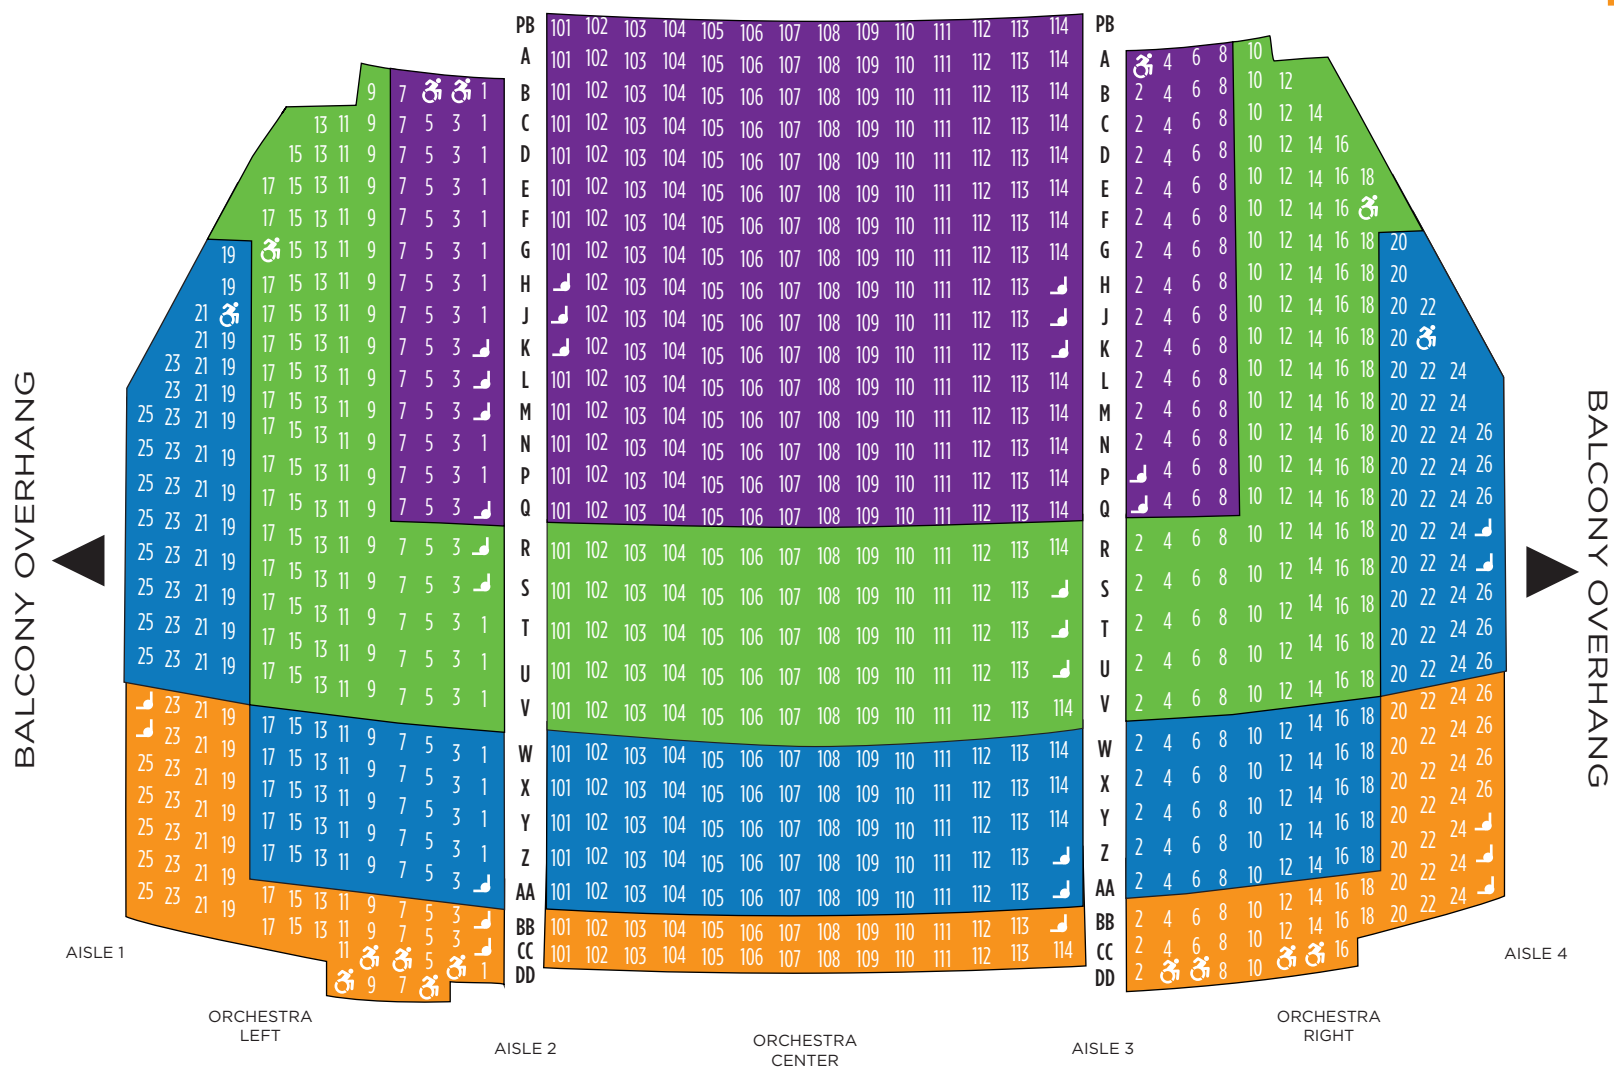

# 2024/25 Season Ticket Seating Chart

The 5th Avenue Theatre | 1308 5th Avenue | Seattle, WA 98101

- Zone 1
- Zone 2
- Zone 3
- Zone 4

▲  
**STAGE**  
ORCHESTRA LEVEL

▲  
**STAGE**  
MEZZANINE LEVEL